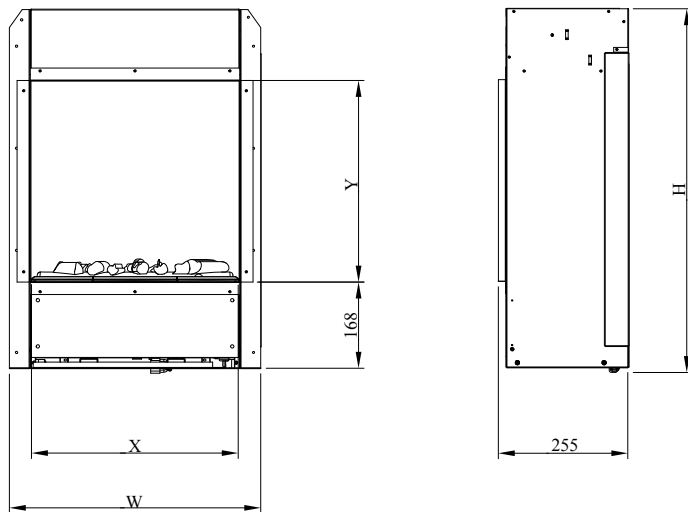

To order: Mirror rear wall for ENGINE 56-400

Article number: 210258 | EAN Code: 5011139210258 | Optimyst®

 **Dimplex**

**Disclaimer**  
We have compiled this publication with the utmost care. The information in this publication can be shown inaccurately, may have been changed or supplemented. This publication can be changed. Glen Dimplex is not responsible for the action taken, decisions of results based solely on the information contained in this publication.

MODEL	'H'	'W'	'X'	'Y'
ENG56-400	700mm	490mm	413mm	395mm
ENG68-400	823mm	490mm	413mm	517mm
ENG56-600	700mm	646mm	569mm	395mm

		Engine 68-400
<b>General specifications</b>	Fire system	Optimyst®
	Article number	210258
	EAN code	5011139210258
	Model	Built-in unit
	View of the fire	1 sided
	Colour	Black achterpaneel (option: Back wall mirror)
	Decoration / fuel bed	Log set
<b>Product size</b>	Measurements view of the fire (WxH)	41 x 50 cm
	Outside dimensions WxHxD	49 x 82,5 x 25,5 cm
<b>Features</b>	Heat output	Yes
	Thermostat	Yes
	Remote control	Yes
	Manual controlling directly at the fireplace possible yes / no	Yes, flame effect on / off
	Light module	Halogen
	Sound module	No
	Colour effects settings	No
<b>Power consumption</b>	Heat setting 1 in W	1000W
	Heat setting 2 in W	2000W
	Flame only operation in W	200W
	Max. consumption	2000W
<b>Voltage</b>	Voltage/Electrical frequency	230V/50Hz
<b>Specifications</b>	Product weight in kg	16,2
	Length of the cord	1,5 m
	Warranty	2 year